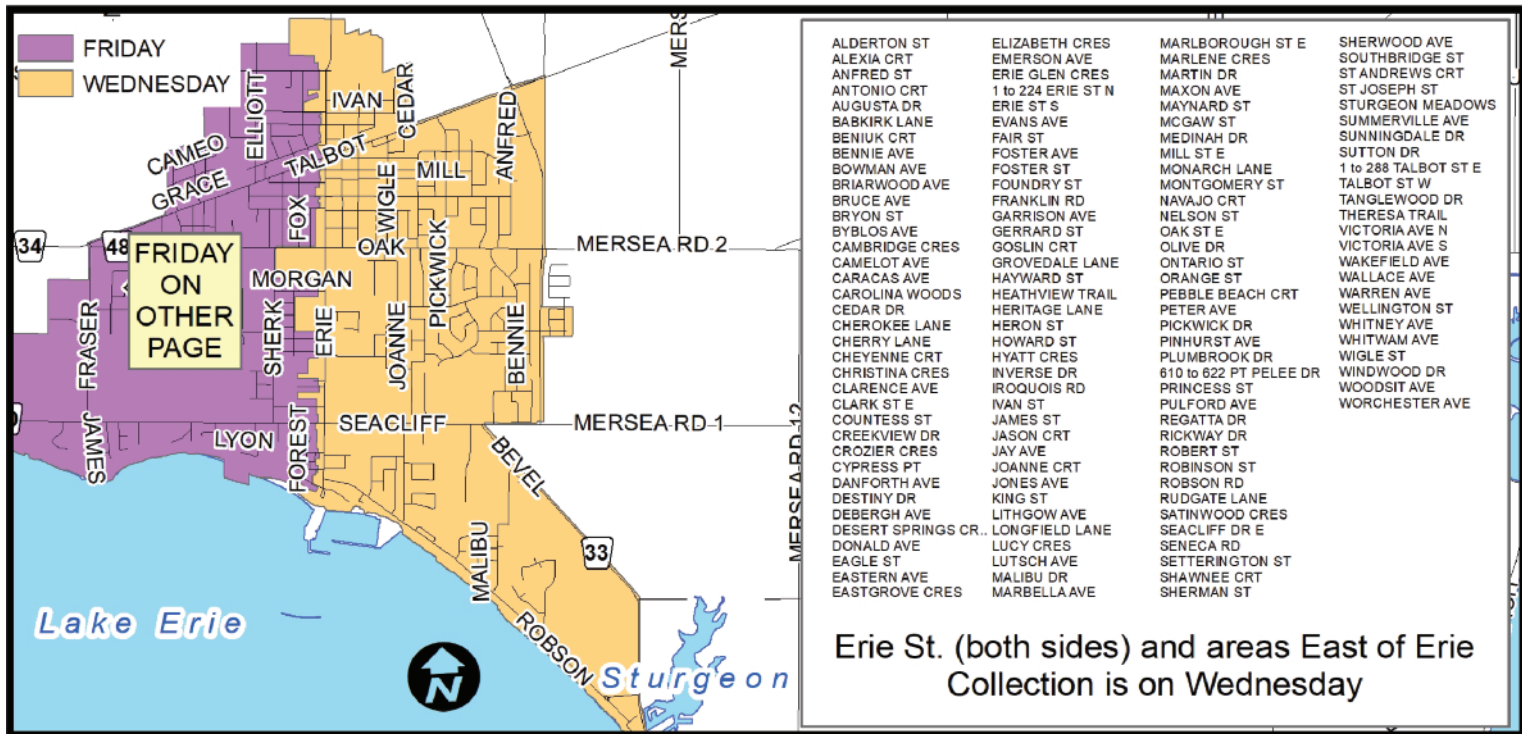

For more details on the Public Drop Off Depot, see the index.

Urban Yard Waste Collection - Wednesday

Urban
(Wed.)

Erie St. (both sides) and areas East of Erie
Collection is on Wednesday

Urban Yard Waste Collection - Friday