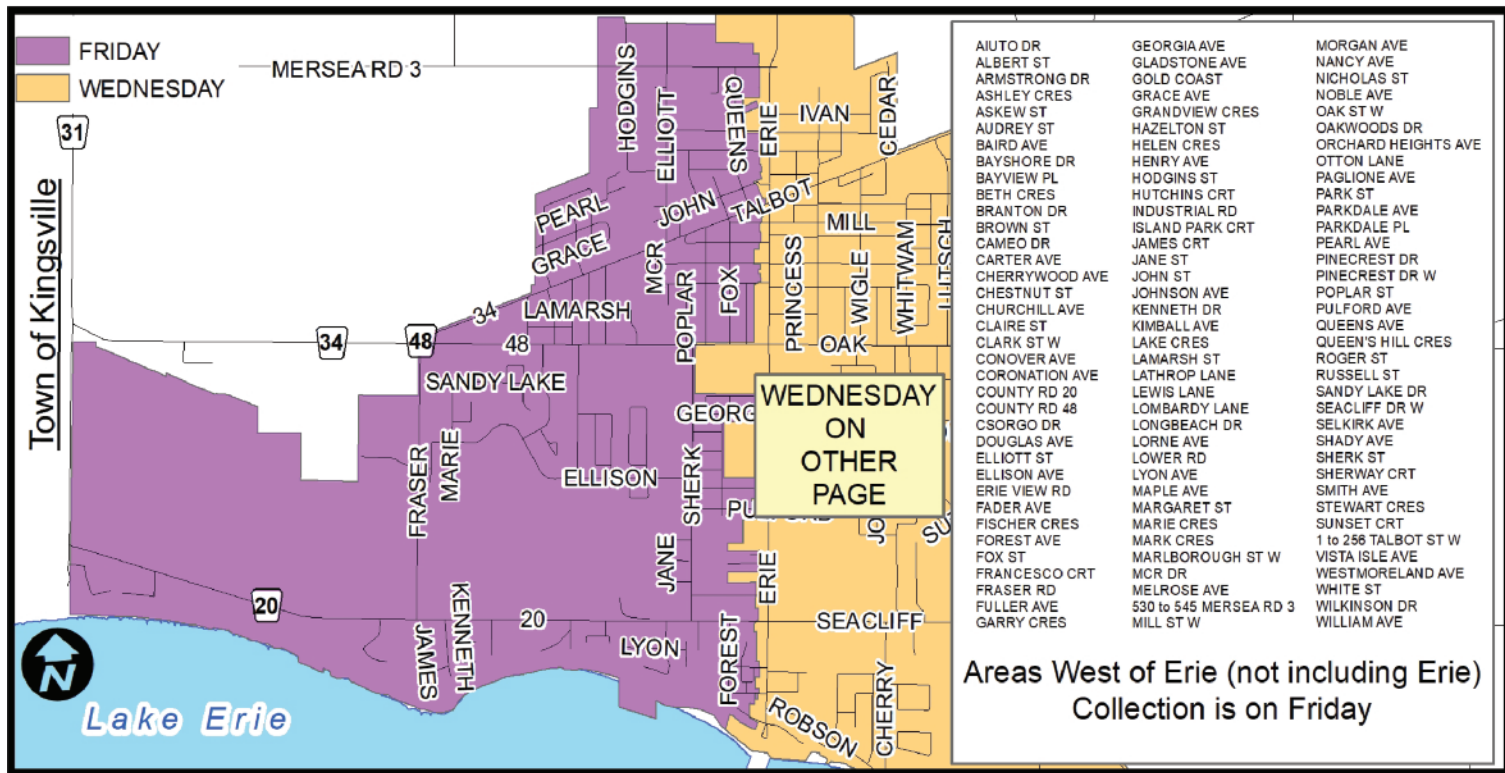

Urban Yard Waste Collection - Friday

Urban
(Fri.)