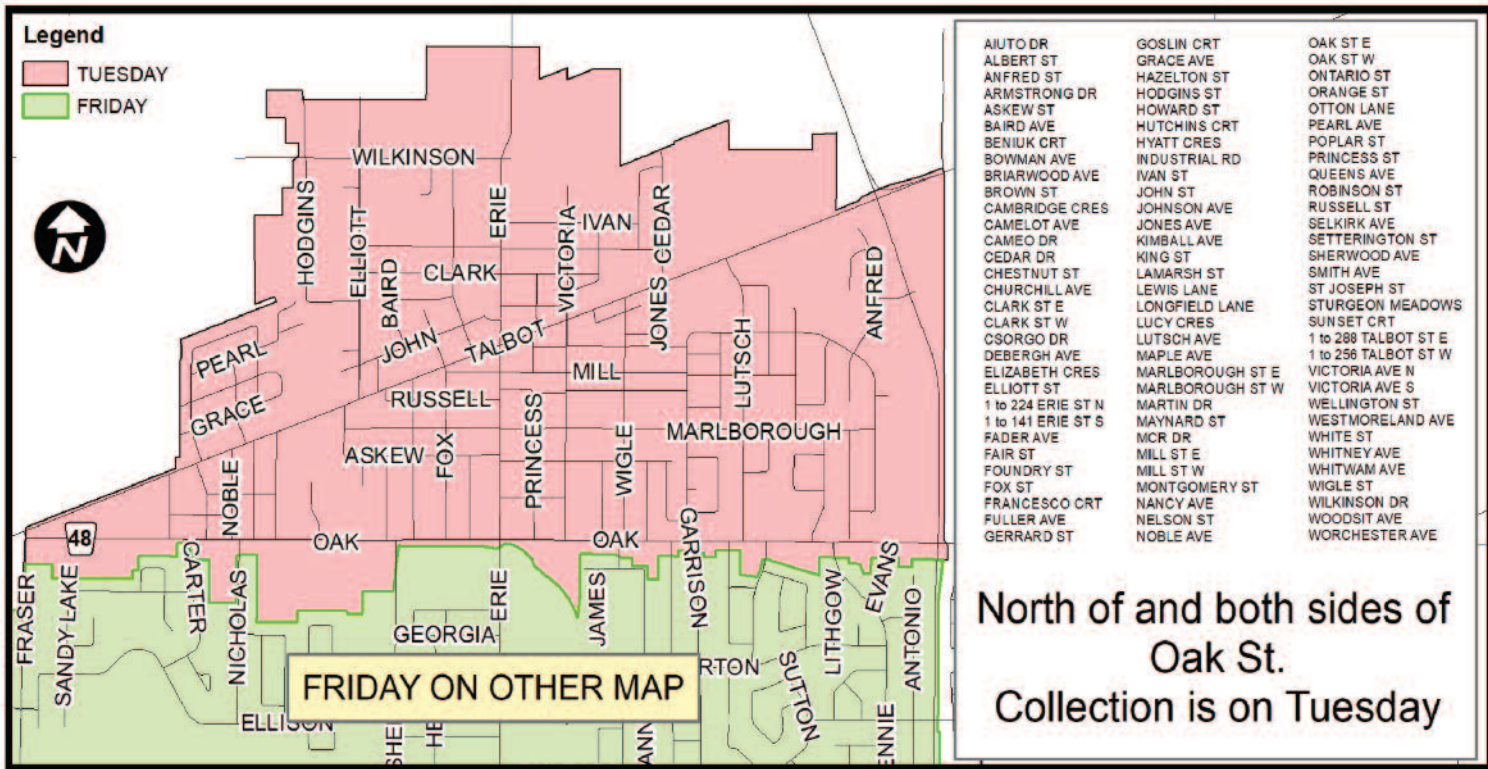

Urban Garbage Collection - Tuesday

Urban
(Tues.)

Legend

- TUESDAY
- FRIDAY

North of and both sides of
Oak St.
Collection is on Tuesday