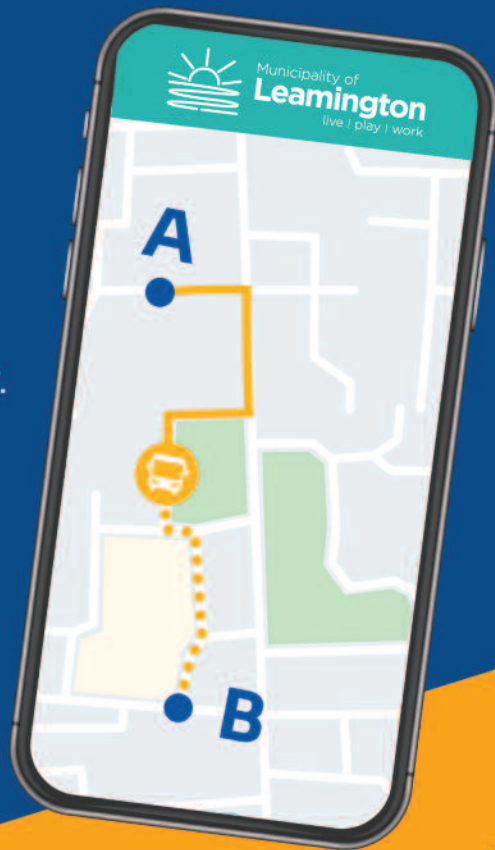

No car? No problem.

Go where you want, when you want, with LT-Go transit! With 126 bus stops and extended service hours, getting around Leamington is easier than ever.

Download the Blaise Transit app or call 519-325-5960 to book your ride today.

leamington.ca/LTGO