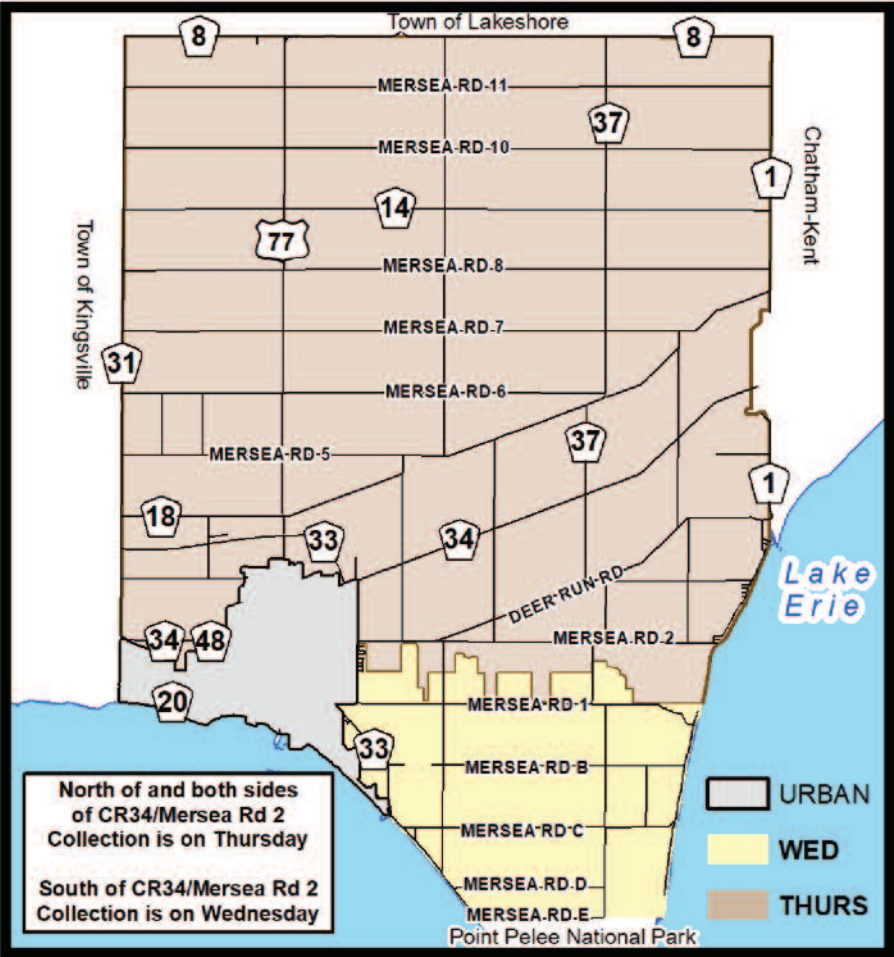

There is no charge for this service.

Rural Garbage Collection Map

Wednesdays & Thursdays
(see map on left)

Urban Garbage Collection Maps
(see next page)

Urban Garbage Collection - Tuesday

Urban
(Tues.)

Legend