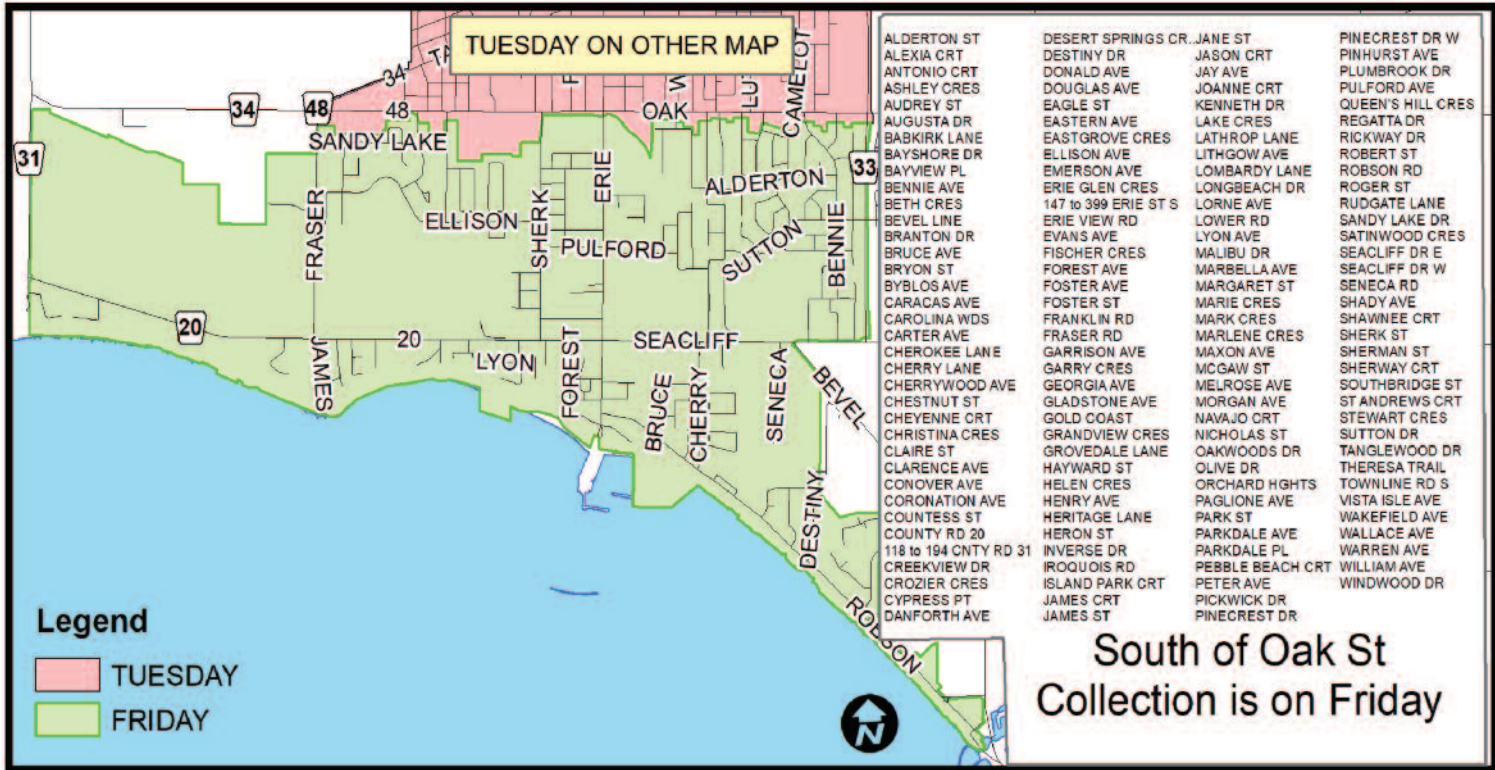

- TUESDAY
- FRIDAY

North of and both sides of
Oak St.
Collection is on Tuesday

Urban Garbage Collection - Friday

Urban
(Fri.)

Let's
talk
Leamington

Let's Talk Leamington: Your Voice, Our Community!

Join the conversation on Let's Talk Leamington, an online space to learn about municipal projects, share feedback, and offer ideas that shape our future.