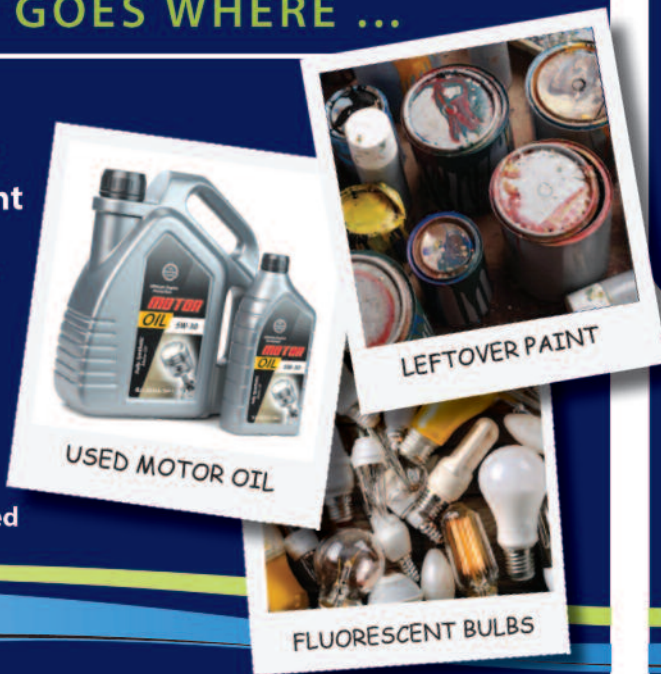

Learn more: ewswa.org/drop-off-depots