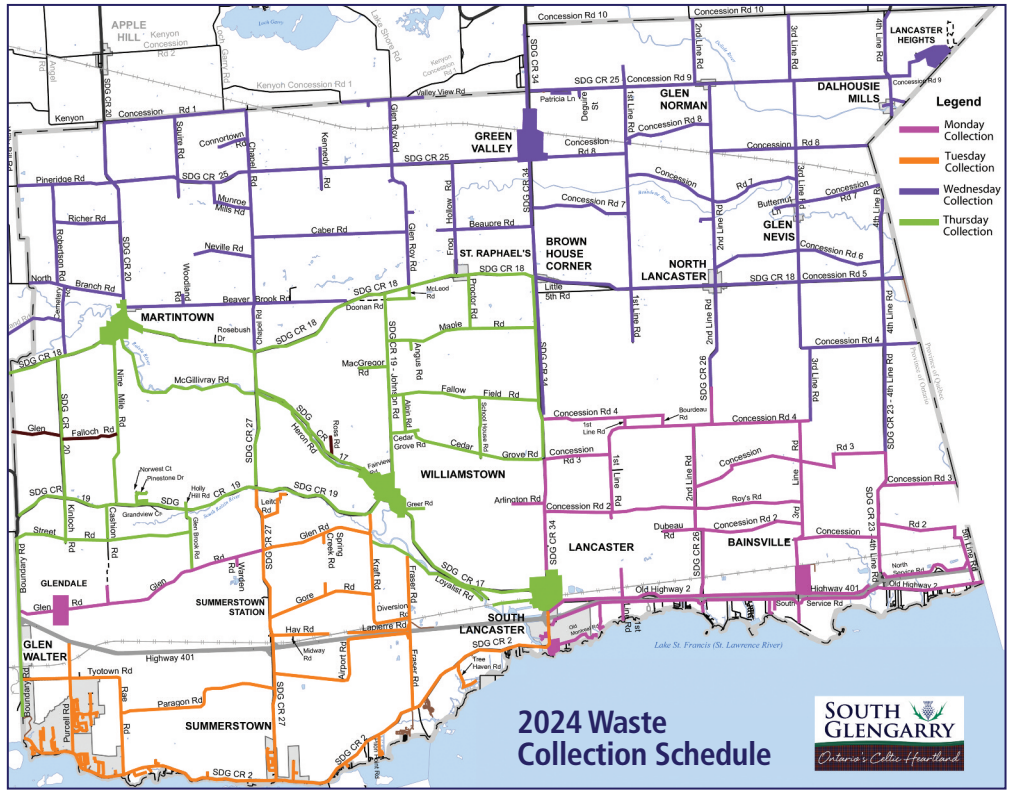

LARGE ITEM COLLECTION

Special curbside collection of large items **ONLY**, week of May 20 on your regular scheduled collection day. Pilot Program: on demand large item pick up May to September on the 1st Friday of every month - details to come April 2024.

- Not all items are accepted, visit the Township website for details.
- All refrigeration units must be decommissioned and tagged properly.

Large items can also be disposed of at the landfill sites – tipping fees will be incurred.

E-WASTE AND HOUSEHOLD HAZARDOUS WASTE

Drive thru drop off September 21 from 8 am - 12 pm - location TBD.

- Between the months of April to November the City of Cornwall hazardous waste depot, located at 2590 Cornwall Centre Road offer South Glengarry residents a FREE way to dispose of household hazardous waste and electronic waste properly.

For a list of items accepted at our event and additional information, go to our website at **Living Here/ Garbage & Recycling** for more details.

Batteries

- Accepted for recycling at 6 Oak Street

Composters (80 Gallon / 300 Litres)

- Contact the office for purchasing details. Limited quantities available.

July 2024						
SUN	MON	TUE	WED	THU	FRI	SAT
	1	2	3	4	5	6
7	8	9	10	11	12	13
14	15	16	17	18	19	20
21	22	23	24	25	26	27
28	29	30	31			

August 2024						
SUN	MON	TUE	WED	THU	FRI	SAT
				1	2	3
4	5	6	7	8	9	10
11	12	13	14	15	16	17
18	19	20	21	22	23	24
25	26	27	28	29	30	31

September 2024						
SUN	MON	TUE	WED	THU	FRI	SAT
1	2	3	4	5	6	7
8	9	10	11	12	13	14
15	16	17	18	19	20	21
22	23	24	25	26	27	28
29	30					

October 2024						
SUN	MON	TUE	WED	THU	FRI	SAT
		1	2	3	4	5
6	7	8	9	10	11	12
13	14	15	16	17	18	19
20	21	22	23	24	25	26
27	28	29	30	31		

November 2024						
SUN	MON	TUE	WED	THU	FRI	SAT
					1	2
3	4	5	6	7	8	9
10	11	12	13	14	15	16
17	18	19	20	21	22	23
24	25	26	29	28	29	30

December 2024						
SUN	MON	TUE	WED	THU	FRI	SAT
1	2	3	4	5	6	7
8	9	10	11	12	13	14
15	16	17	18	19	20	21
22	23	24	25	26	27	28
29	30	31